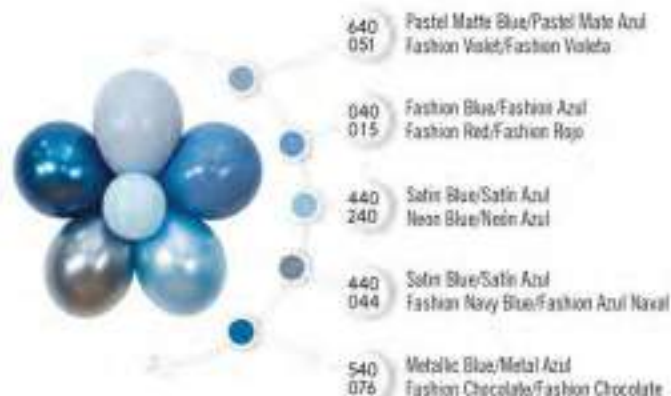

061 Fashion Orange/Fashion Naranja
044 Fashion Navy Blue/Fashion Azul Naval

520 Metallic Yellow/Metal Amarillo
020 Fashion Yellow/Fashion Amarillo

023 Fashion Mustard/Fashion Mostaza
080 Fashion Black/Fashion Negro